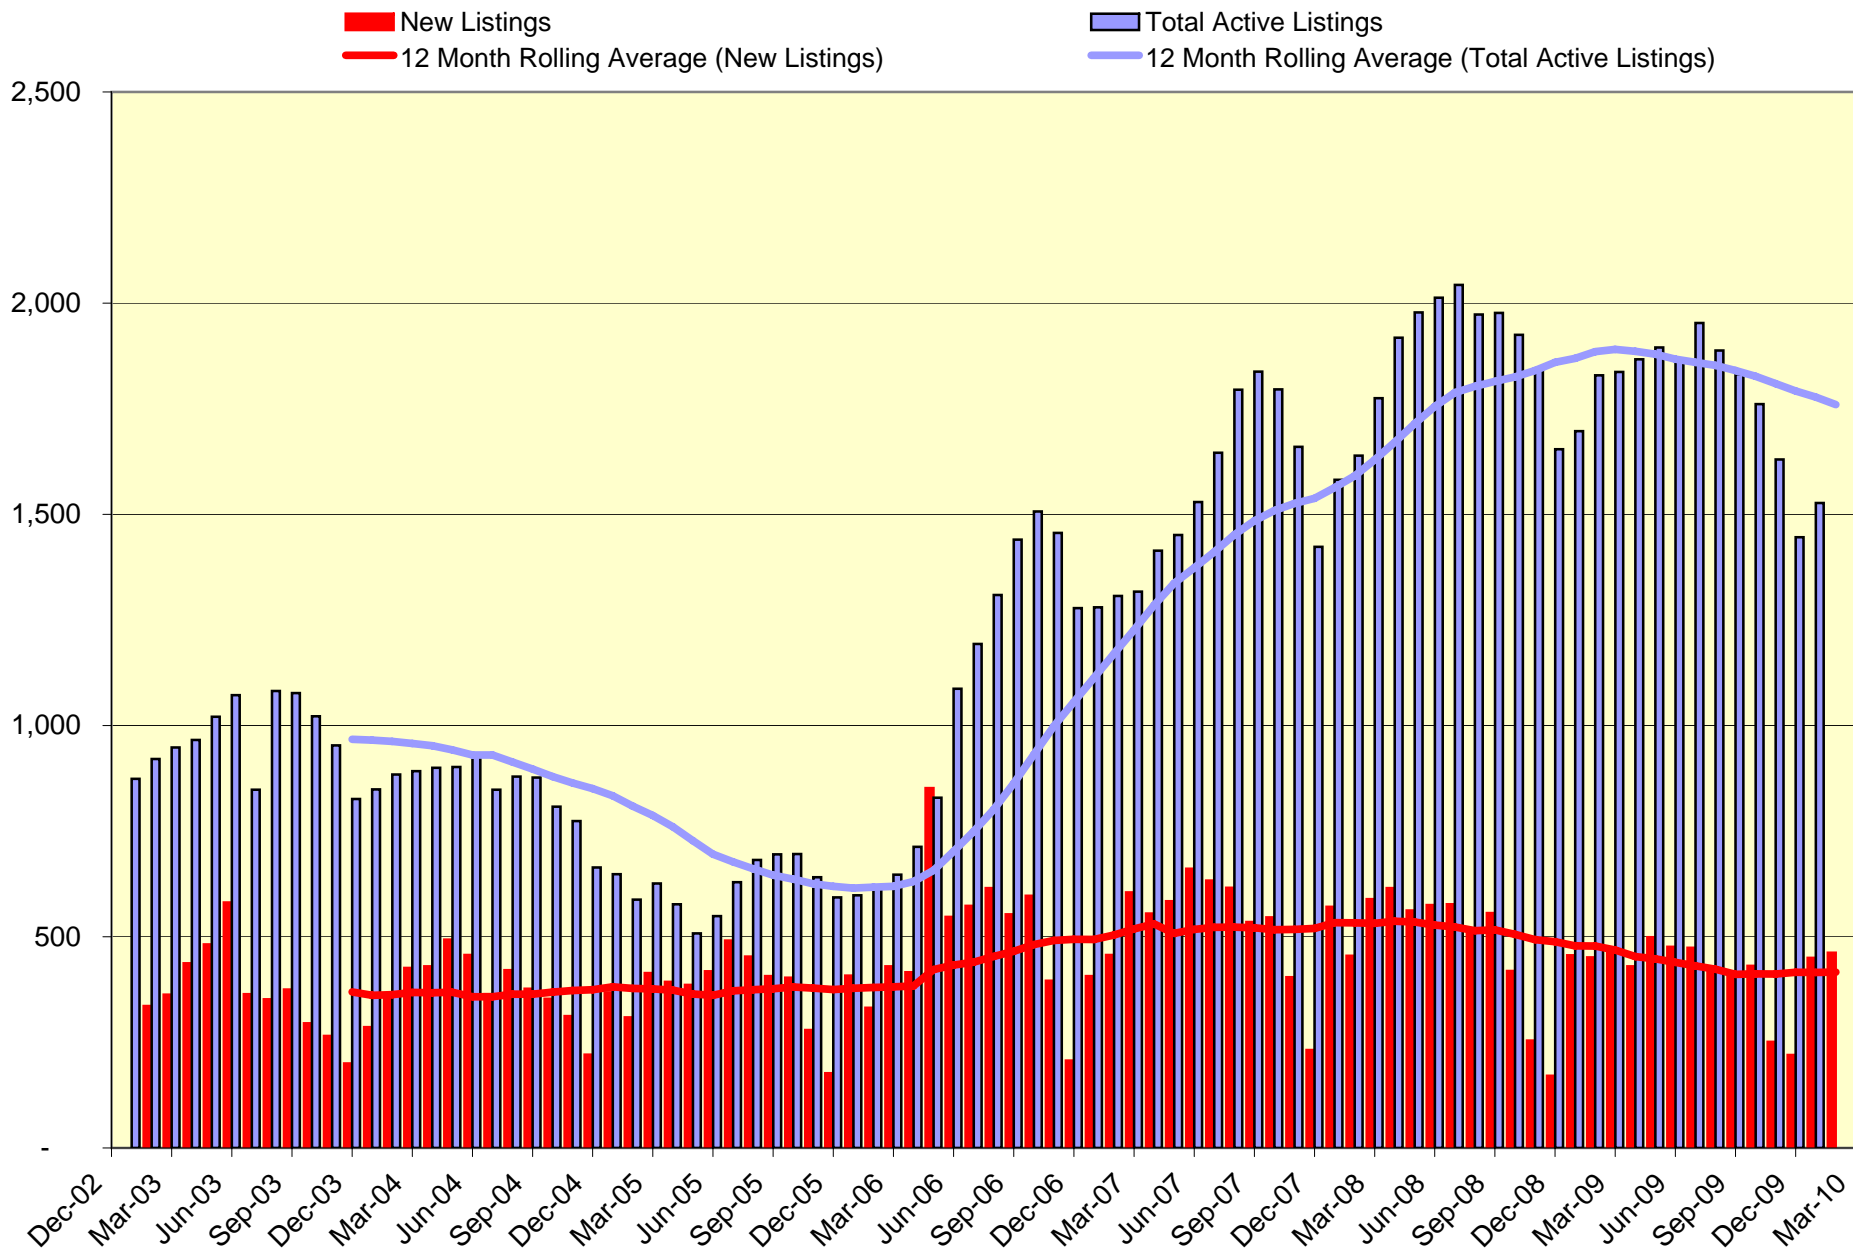

New Listings vs Total Active Listings Area 148 - West Portland

Data Courtesy of RMLS